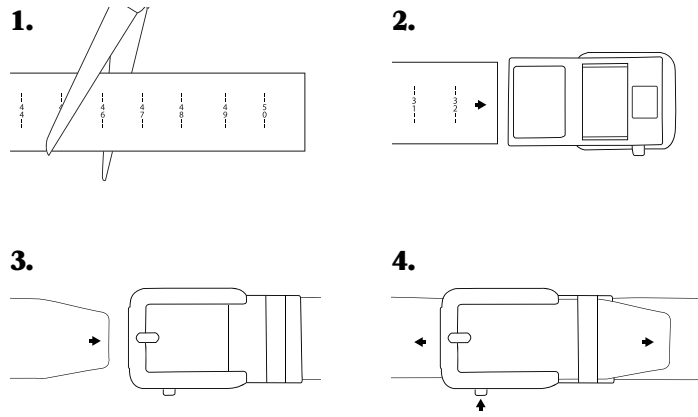

INSTRUCTIONS

Instructions

Assembly:

Achieve the perfect fit by adding 2" to your pant size using the scale on the backside of the belt. Trim any excess length with scissors. Then, feed the end of the belt into the back of the buckle and secure the clasp via latch.

To Wear:

Slide the belt into place and listen for the ratcheting (clicking) sound. Remember, there's no need to over-tighten.

How to Release:

Use one hand to push the belt towards the buckle, allowing some slack while holding the strap. With your other hand, press and hold the release button/lever. Effortlessly slide the strap out of the buckle while pressing the release button.